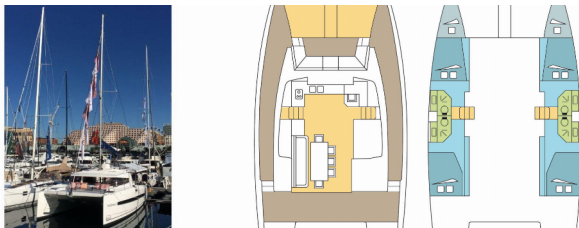

BALI 4.3

BRYONE (2020)

Next Charter GmbH • Oskar-Von-Miller-Straße 35 • 86316 Friedberg • Germany

Phone: +49 1514 202 6204

E-mail: info@nextcharter.com

Web: nextcharter.com

Yacht Base	New Caledonia, Noumea, Port Moselle, New Caledonia
Yacht ID	2557
Yacht Brands	Catana
Yacht Name	BRYONE
Production Year	2020
Length	43 Ft
Cabins	4 + 2
Berths	8 + 2 + 2
Max Persons	12
WC	4