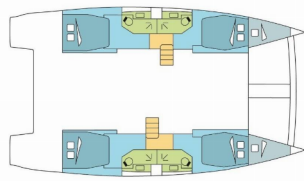

Next Charter GmbH • Oskar-Von-Miller-Straße 35 • 86316 Friedberg • Germany

Phone: +49 1514 202 6204

E-mail: info@nextcharter.com

Web: nextcharter.com

Yacht Base	Seychelles, Praslin, Seychelles
Yacht ID	2551
Yacht Brands	Catana
Yacht Name	CELEBRIAN
Production Year	2020
Length	45 Ft
Cabins	4 + 2
Berths	8 + 2 + 2
Max Persons	10
WC	4

COMFORT: Cockpit cushions

DECK: Bimini top, Cockpit table, Cockpit/stern, outside shower, Davit, Dinghy, Electric anchor windlass, Flybridge, Outboard engine, Swimming ladder

ENTERTAINMENT: Fusion radio

GALLEY: Freezer, Ice maker, Kitchen utensils (Galley equipment, cutlery), Oven, Refrigerator, Stove

INTERIOR: Convertible table, Convertible table in salon, Electric fans in cabins

NAVIGATION: Autopilot, GPS chart plotter, Wind/speed/depth instruments

SAFETY: VHF radio

SAILS: Electric winch, Lazy bag, Lazy jacks

YACHT ELECTRICS: Air Conditioning, Generator, Inverter, Plug 220V, 12 V, Solar panels, Watermaker - desalinator, WC pump