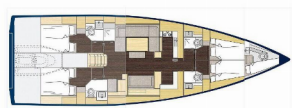

Yacht Base	Lavrion, Main Port, Greece
Yacht ID	2543
Yacht Brands	Bavaria
Yacht Name	Elli
Production Year	2020
Length	55 Ft
Cabins	5
Berths	10 + 2
Max Persons	12
WC	5

COMFORT: Bedlinen and towels, Blankets, Pillows

DECK: Bimini top, Cockpit/stern, outside shower, Davit, Dinghy with outboard engine, Electric anchor windlass, Gangway, Grill/Barbecue/Plancha, Hydraulic gangway, Inox Boarding Ladder, Lowerable cockpit table, Sprayhood

ENTERTAINMENT: Outdoor speakers, Radio mp3 player, TV

GALLEY: Freezer, Gas bottles, Hot water, Ice maker, Microwave, NESPRESSO coffee machine, Refrigerator, Sink, Wine cooler

INTERIOR: Convertible from 5 into 4 cabins, Convertible table, Electric fans in cabins, Electric toilet

NAVIGATION: Autopilot, Bow thruster, Echosounder/Depthsounder, GPS chart plotter, GPS chart plotter - cockpit, Wind instrument/Anemometer, Windex

SAILS: Electric winch

YACHT ELECTRICS: 12V Socket, 220V socket, Air Conditioning, Battery charger, Generator, Heating, Inverter, Shore power cable, Solar panels, Watermaker - desalinator