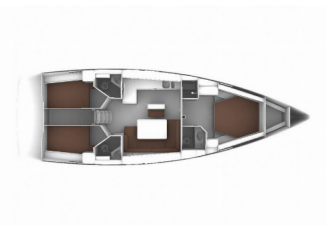

Yacht Base	Marina Kornati, Biograd, Croatia
Yacht ID	2446
Yacht Brands	Bavaria
Yacht Name	Hana
Production Year	2020
Length	47 Ft
Cabins	3
Berths	6 + 1
Max Persons	7
WC	3

**COMFORT:** Cockpit cushions

**DECK:** Anchor with chain, Bimini top, Bosun's chair (Safe seat) (boatswain's chair), Cockpit table, Cockpit/stern, outside shower, Dinghy, Electric anchor windlass, Fenders, Hydraulic lifting swimming platform, Mooring ropes, Sea/Storm drogue anchor, Spare anchor (Reserve, Auxiliary anchor), Sprayhood, Teak cockpit