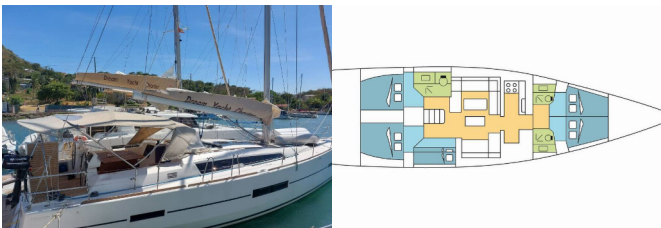

DUFOUR 520 GL

ARZ (2018)

Next Charter GmbH • Oskar-Von-Miller-Straße 35 • 86316 Friedberg • Germany

Phone: +49 1514 202 6204

E-mail: info@nextcharter.com

Web: nextcharter.com

Yacht Base	Polynesia, Raiatea, French Polynesia
Yacht ID	2417
Yacht Brands	Dufour
Yacht Name	ARZ
Production Year	2018
Length	50 Ft
Cabins	5
Berths	10 + 2
Max Persons	12
WC	3

COMFORT: Cockpit cushions

DECK: Bathing platform, Bimini top, Cockpit table, Cockpit/stern, outside shower, Dinghy, Electric anchor windlass, Outboard engine, Sprayhood, Swimming ladder

ENTERTAINMENT: Outdoor speakers, Radio

GALLEY: Refrigerator

INTERIOR: Convertible table, Convertible table in salon, Electric fans in cabins

NAVIGATION: Autopilot, GPS chart plotter, Wind/speed/depth instruments

SAFETY: VHF radio

SAILS: Lazy bag, Lazy jacks, Self tailing (manual) winch

YACHT ELECTRICS: 220V socket, Air Conditioning, Generator, Inverter, Shore connection 220 V, WC pump

PRICE AND AVAILABILITY

Dufour 520 GL ARZ (2018)

23.09. – 01.10.2024 Not available	05.10. – 19.10.2024 Not available	19.10. – 26.10.2024 Not available	29.10. – 09.11.2024 Not available
09.11. – 20.11.2024 Not available	21.11. – 14.12.2024 Not available	14.12. – 21.12.2024 2.513 € 3.350 €	22.12. – 29.12.2024 Not available
04.01. – 18.01.2025 Not available	18.01. – 25.01.2025 On option	25.01. – 01.02.2025 On option	01.02. – 08.02.2025 2.890 € 3.400 €
08.02. – 15.02.2025 3.213 € 3.780 €	15.02. – 22.02.2025 3.052 € 3.590 €	22.02. – 01.03.2025 3.035 € 3.570 €	01.03. – 08.03.2025 3.328 € 3.915 €
08.03. – 15.03.2025 4.075 €	15.03. – 22.03.2025 4.395 €	22.03. – 05.04.2025 Not available	05.04. – 12.04.2025 5.757 € 6.060 €
12.04. – 19.04.2025 6.878 € 7.240 €	19.04. – 26.04.2025 7.838 € 8.250 €	26.04. – 10.05.2025 Not available	