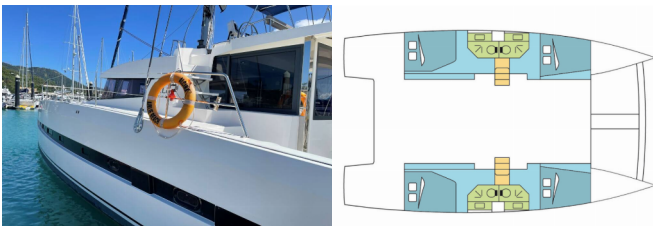

BALI 4.3

ALCINA (2015)

Next Charter GmbH • Oskar-Von-Miller-Straße 35 • 86316 Friedberg • Germany

Phone: +49 1514 202 6204

E-mail: info@nextcharter.com

Web: nextcharter.com

Yacht Base	Whitsundays, Airlie Beach, Coral Sea Marina, Australia And Oceania
Yacht ID	2405
Yacht Brands	Catana
Yacht Name	ALCINA
Production Year	2015
Length	43 Ft
Cabins	4
Berths	8 + 2
Max Persons	10
WC	4

INTERIOR: Convertible table in salon, Electric fans in cabins

NAVIGATION: Autopilot, Compass, Depthsounder, GPS chart plotter, Speedometer (Speed log), Wind instrument/Anemometer

SAFETY: VHF radio

SAILS: Electric winch, Lazy bag, Lazy jacks