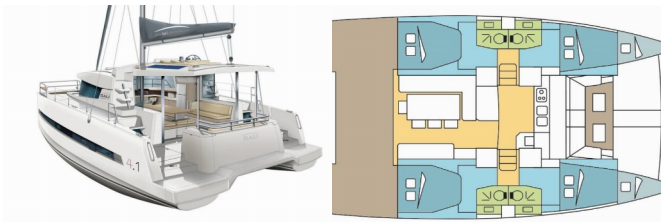

Next Charter GmbH • Oskar-Von-Miller-Straße 35 • 86316 Friedberg • Germany

Phone: +49 1514 202 6204

E-mail: info@nextcharter.com

Web: nextcharter.com

Yacht Base	Phuket, Yacht Haven Marina, Thailand
Yacht ID	2402
Yacht Brands	Catana
Yacht Name	COTINGA
Production Year	2019
Length	41 Ft
Cabins	4 + 2
Berths	8 + 2
Max Persons	10
WC	4

COMFORT: Cockpit cushions

DECK: Bathing platform, Bimini top, Cockpit table, Cockpit/stern, outside shower, Davit, Dinghy, Electric anchor windlass, Swimming ladder

ENTERTAINMENT: Fusion radio, Outdoor speakers

GALLEY: Freezer, Microwave, Oven, Refrigerator, Stove

INTERIOR: Convertible table, Convertible table in salon, Electric fans in cabins

NAVIGATION: Autopilot, Depthsounder, GPS chart plotter, Speedometer (Speed log), Wind instrument/Anemometer

SAFETY: VHF radio

SAILS: Electric winch, Lazy bag, Lazy jacks

YACHT ELECTRICS: 12V Socket, Converter 220V/12V, Inverter, Solar panels, Watermaker - desalinator, WC pump