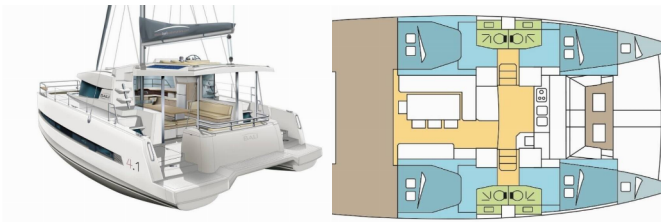

BALI 4.1

COTINGA (2019)

Next Charter GmbH • Oskar-Von-Miller-Straße 35 • 86316 Friedberg • Germany

Phone: +49 1514 202 6204

E-mail: info@nextcharter.com

Web: nextcharter.com

| | |
|------------------------|--------------------------------------|
| Yacht Base | Phuket, Yacht Haven Marina, Thailand |
| Yacht ID | 2402 |
| Yacht Brands | Catana |
| Yacht Name | COTINGA |
| Production Year | 2019 |
| Length | 41 Ft |
| Cabins | 4 + 2 |
| Berths | 8 + 2 |
| Max Persons | 10 |
| WC | 4 |

COMFORT: Cockpit cushions

DECK: Bathing platform, Bimini top, Cockpit table, Cockpit/stern, outside shower, Davit, Dinghy, Electric anchor windlass, Swimming ladder

ENTERTAINMENT: Fusion radio, Outdoor speakers