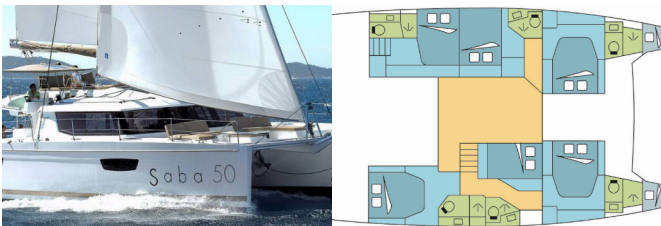

<b>Yacht Base</b>	Phuket, Yacht Haven Marina, Thailand
<b>Yacht ID</b>	2401
<b>Yacht Brands</b>	Fountaine Pajot
<b>Yacht Name</b>	GUIRACA
<b>Production Year</b>	2020
<b>Length</b>	49 Ft
<b>Cabins</b>	6 + 2
<b>Berths</b>	12 + 2 + 2
<b>Max Persons</b>	14
<b>WC</b>	6

**COMFORT:** Cockpit cushions

**DECK:** Bimini top, Cockpit fridge, Cockpit table, Cockpit/stern, outside shower, Davit, Dinghy, Electric anchor windlass, Outboard engine, Swimming ladder

**ENTERTAINMENT:** Outdoor speakers, Radio