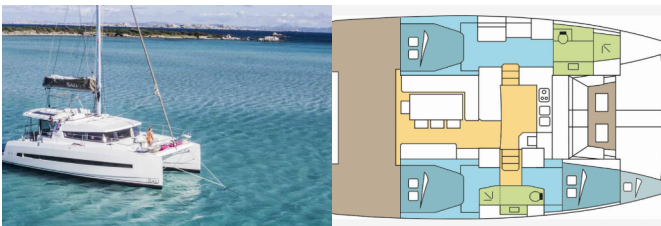

<b>Yacht Base</b>	Seychelles, Praslin, Seychelles
<b>Yacht ID</b>	2391
<b>Yacht Brands</b>	Catana
<b>Yacht Name</b>	ZENA
<b>Production Year</b>	2019
<b>Length</b>	41Ft
<b>Cabins</b>	3 + 1
<b>Berths</b>	6 + 1
<b>Max Persons</b>	7
<b>WC</b>	2

**COMFORT:** Cockpit cushions

**DECK:** Bimini top, Cockpit grill, Cockpit table, Davit, Dinghy, Electric anchor windlass, Grill/Barbecue/Plancha, Swimming ladder

**ENTERTAINMENT:** Fusion radio, Outdoor speakers