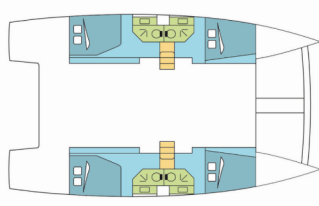

BALI 4.3

NAUTILUS (2017)

Next Charter GmbH • Oskar-Von-Miller-Straße 35 • 86316 Friedberg • Germany

Phone: +49 1514 202 6204

E-mail: info@nextcharter.com

Web: nextcharter.com

Yacht Base	Whitsundays, Airlie Beach, Coral Sea Marina, Australia And Oceania
Yacht ID	2347
Yacht Brands	Catana
Yacht Name	NAUTILUS
Production Year	2017
Length	43 Ft
Cabins	4
Berths	8 + 2
Max Persons	10
WC	4