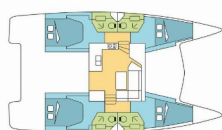

COMFORT: Cockpit cushions

DECK: Bimini top, Cockpit table, Cockpit/stern, outside shower, Davit, Dinghy, Electric anchor windlass, Swimming ladder

ENTERTAINMENT: Radio

GALLEY: Oven, Refrigerator, Stove

INTERIOR: Convertible table, Convertible table in salon

NAVIGATION: Autopilot, Depthsounder, GPS chart plotter, Speedometer (Speed log), Wind instrument/Anemometer

SAFETY: VHF radio

SAILS: Self tailing (manual) winch

YACHT ELECTRICS: Converter 220V/12V, Inverter, Solar panels

Yacht Base Corsica, Ajaccio, Port De Plaisance
Charles Ornano, France

Yacht ID 2323

Yacht Brands Fountaine Pajot

Yacht Name HIBISCUS

Production Year 2017

Length 38 Ft

Cabins 4

Berths 8 + 2

Max Persons 10

WC 4