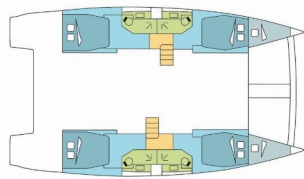

BALI 4.5

BAGGALA (2019)

Next Charter GmbH • Oskar-Von-Miller-Straße 35 • 86316 Friedberg • Germany

Phone: +49 1514 202 6204

E-mail: info@nextcharter.com

Web: nextcharter.com

Yacht Base	New Caledonia, Noumea, Port Moselle, New Caledonia
Yacht ID	2313
Yacht Brands	Catana
Yacht Name	BAGGALA
Production Year	2019
Length	45 Ft
Cabins	4 + 2
Berths	8 + 2 + 2
Max Persons	12
WC	4

COMFORT: Cockpit cushions

DECK: Bimini top, Cockpit table, Cockpit/stern, outside shower, Davit, Dinghy, Electric anchor windlass, Flybridge, Outboard engine, Swimming ladder

ENTERTAINMENT: Fusion radio