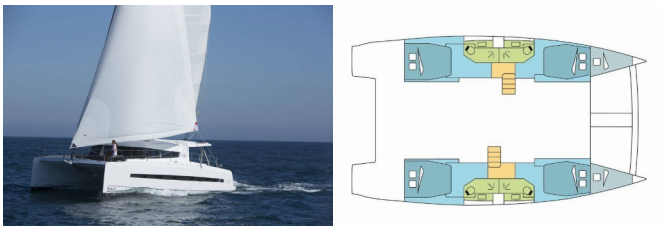

<b>Yacht Base</b>	New Caledonia, Noumea, Port Moselle, New Caledonia
<b>Yacht ID</b>	2313
<b>Yacht Brands</b>	Catana
<b>Yacht Name</b>	BAGGALA
<b>Production Year</b>	2019
<b>Length</b>	45 Ft
<b>Cabins</b>	4 + 2
<b>Berths</b>	8 + 2 + 2
<b>Max Persons</b>	12
<b>WC</b>	4

**COMFORT:** Cockpit cushions

**DECK:** Bimini top, Cockpit table, Cockpit/stern, outside shower, Davit, Dinghy, Electric anchor windlass, Flybridge, Outboard engine, Swimming ladder

**ENTERTAINMENT:** Fusion radio