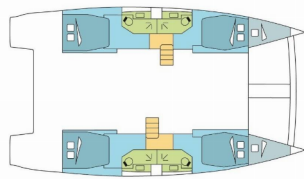

<b>Yacht Base</b>	Phuket, Yacht Haven Marina, Thailand
<b>Yacht ID</b>	2306
<b>Yacht Brands</b>	Catana
<b>Yacht Name</b>	RIVERA
<b>Production Year</b>	2018
<b>Length</b>	45 Ft
<b>Cabins</b>	4 + 2
<b>Berths</b>	8 + 2 + 2
<b>Max Persons</b>	12
<b>WC</b>	4

**INTERIOR:** Convertible table, Convertible table in salon, Electric fans in cabins

**NAVIGATION:** Autopilot, Depthsounder, GPS chart plotter, Speedometer (Speed log), Wind instrument/Anemometer

**SAFETY:** VHF radio