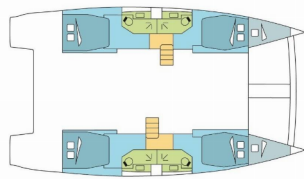

BALI 4.5

RIVERA (2018)

Next Charter GmbH • Oskar-Von-Miller-Straße 35 • 86316 Friedberg • Germany

Phone: +49 1514 202 6204

E-mail: info@nextcharter.com

Web: nextcharter.com

Yacht Base	Phuket, Yacht Haven Marina, Thailand
Yacht ID	2306
Yacht Brands	Catana
Yacht Name	RIVERA
Production Year	2018
Length	45 Ft
Cabins	4 + 2
Berths	8 + 2 + 2
Max Persons	12
WC	4

COMFORT: Cockpit cushions

DECK: Bimini top, Cockpit table, Cockpit/stern, outside shower, Davit, Dinghy, Electric anchor windlass, Flybridge, Swimming ladder

ENTERTAINMENT: Outdoor speakers

GALLEY: Refrigerator

INTERIOR: Convertible table, Convertible table in salon, Electric fans in cabins

NAVIGATION: Autopilot, Depthsounder, GPS chart plotter, Speedometer (Speed log), Wind instrument/Anemometer

SAFETY: VHF radio