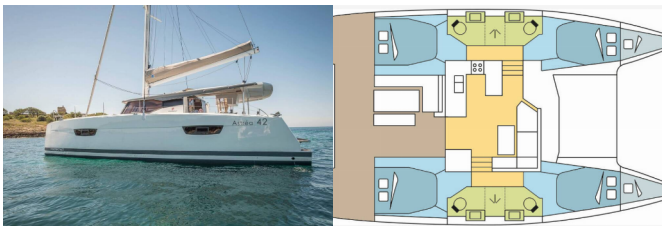

<b>Yacht Base</b>	Nassau, Palm Cay Marina, Bahamas
<b>Yacht ID</b>	2290
<b>Yacht Brands</b>	Fountaine Pajot
<b>Yacht Name</b>	EDEN BLUE
<b>Production Year</b>	2020
<b>Length</b>	41 Ft
<b>Cabins</b>	4 + 2
<b>Berths</b>	8 + 2 + 2
<b>Max Persons</b>	12
<b>WC</b>	4

**COMFORT:** Cockpit cushions

**DECK:** Bimini top, Cockpit fridge, Cockpit table, Cockpit/stern, outside shower, Dinghy, Electric anchor windlass, Swimming ladder

**ENTERTAINMENT:** Outdoor speakers, Radio, USB, Bluetooth