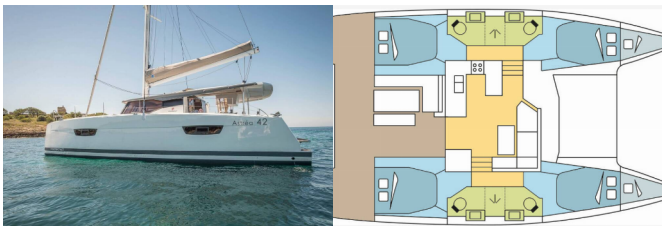

FOUNTAINÉ PAJOT ASTREA 42

EDEN BLUE (2020)

Next Charter GmbH • Oskar-Von-Miller-Straße 35 • 86316 Friedberg • Germany

Phone: +49 1514 202 6204

E-mail: info@nextcharter.com

Web: nextcharter.com

Yacht Base	Nassau, Palm Cay Marina, Bahamas
Yacht ID	2290
Yacht Brands	Fountainé Pajot
Yacht Name	EDEN BLUE
Production Year	2020
Length	41 Ft
Cabins	4 + 2
Berths	8 + 2 + 2
Max Persons	12
WC	4

COMFORT: Cockpit cushions

DECK: Bimini top, Cockpit fridge, Cockpit table, Cockpit/stern, outside shower, Dinghy, Electric anchor windlass, Swimming ladder

ENTERTAINMENT: Outdoor speakers, Radio, USB, Bluetooth