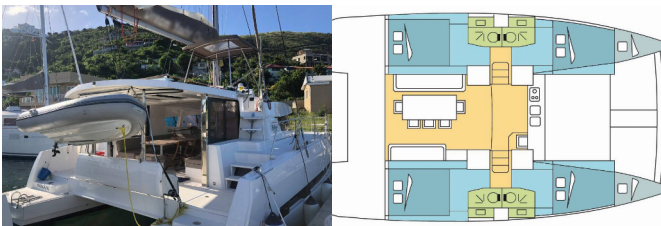

Next Charter GmbH • Oskar-Von-Miller-Straße 35 • 86316 Friedberg • Germany

Phone: +49 1514 202 6204

E-mail: info@nextcharter.com

Web: nextcharter.com

Yacht Base	La Paz, Costa Baja Marina, Mexico
Yacht ID	2256
Yacht Brands	Catana
Yacht Name	INAGUA
Production Year	2018
Length	39 Ft
Cabins	4 + 2
Berths	8 + 2
Max Persons	10
WC	4

COMFORT: Cockpit cushions, Deck cushions

DECK: Bathing platform, Bimini top, Cockpit table, Cockpit/stern, outside shower, Davit, Dinghy, Electric anchor windlass, Swimming ladder

ENTERTAINMENT: Fusion radio, Outdoor speakers

GALLEY: Freezer, Refrigerator

INTERIOR: Electric fans in cabins

NAVIGATION: Autopilot, Depthsounder, GPS chart plotter, Speedometer (Speed log), Wind instrument/Anemometer

SAFETY: VHF radio

SAILS: Electric winch, Lazy bag, Lazy jacks