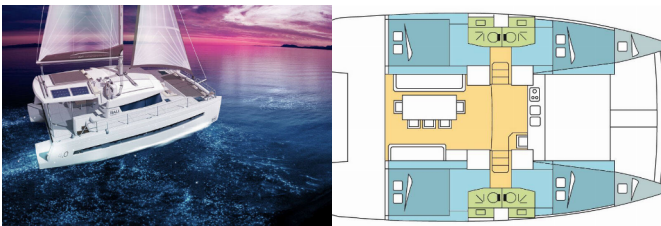

Yacht Base	Cote D'Azur, Port Pin Rolland, France
Yacht ID	2226
Yacht Brands	Catana
Yacht Name	LOCKE
Production Year	2017
Length	39 Ft
Cabins	4 + 1
Berths	8 + 2 + 1
Max Persons	10
WC	4

**COMFORT:** Cockpit cushions

**DECK:** Bathing platform, Bimini top, Cockpit table, Cockpit/stern, outside shower, Davit, Dinghy, Electric anchor windlass, Outboard engine, Swimming ladder

**ENTERTAINMENT:** Fusion radio, Outdoor speakers