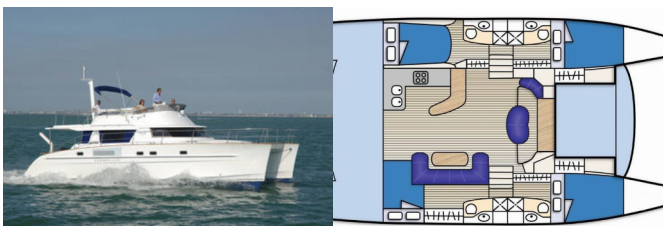

CUMBERLAND 46

DIMANCHE (2008)

Next Charter GmbH • Oskar-Von-Miller-Straße 35 • 86316 Friedberg • Germany

Phone: +49 1514 202 6204

E-mail: info@nextcharter.com

Web: nextcharter.com

Yacht Base	Whitsundays, Airlie Beach, Coral Sea Marina, Australia And Oceania
Yacht ID	2200
Yacht Brands	Fountaine Pajot
Yacht Name	DIMANCHE
Production Year	2008
Length	46 Ft
Cabins	4
Berths	8
Max Persons	8
WC	4

DECK: Bimini top, Cockpit/stern, outside shower, Dinghy, Electric anchor windlass, Grill/Barbecue/Plancha, Ice box in cockpit, Swimming ladder

ENTERTAINMENT: CD player, iPod docking system, TV + DVD

GALLEY: Freezer, Microwave, Oven, Refrigerator, Stove

INTERIOR: Electric fans

NAVIGATION: Autopilot, Compass, Depthsounder, GPS chart plotter, Wind instrument/Anemometer

SAFETY: VHF radio

YACHT ELECTRICS: Air Conditioning, Generator, Inverter, USB sockets