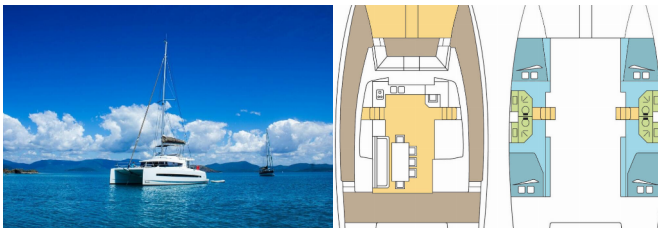

BALI 4.3

SINATRA (2017)

Next Charter GmbH • Oskar-Von-Miller-Straße 35 • 86316 Friedberg • Germany

Phone: +49 1514 202 6204

E-mail: info@nextcharter.com

Web: nextcharter.com

Yacht Base	Whitsundays, Airlie Beach, Coral Sea Marina, Australia And Oceania
Yacht ID	2192
Yacht Brands	Catana
Yacht Name	SINATRA
Production Year	2017
Length	43 Ft
Cabins	4
Berths	8
Max Persons	8
WC	4