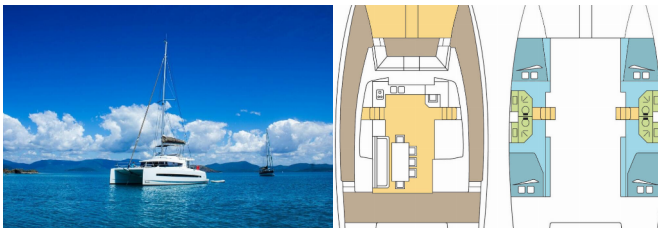

<b>Yacht Base</b>	Whitsundays, Airlie Beach, Coral Sea Marina, Australia And Oceania
<b>Yacht ID</b>	2192
<b>Yacht Brands</b>	Catana
<b>Yacht Name</b>	SINATRA
<b>Production Year</b>	2017
<b>Length</b>	43 Ft
<b>Cabins</b>	4
<b>Berths</b>	8
<b>Max Persons</b>	8
<b>WC</b>	4

**COMFORT:** Cockpit cushions

**DECK:** Anchor chain counter, Bathing platform, Bimini top, Cockpit table, Cockpit/stern, outside shower, Dinghy, Electric anchor windlass, Flybridge

**ENTERTAINMENT:** Radio