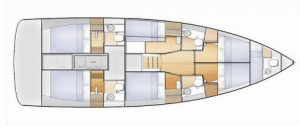

SUN LOFT 47

Linnea (2020)

Next Charter GmbH • Oskar-Von-Miller-Straße 35 • 86316 Friedberg • Germany

Phone: [+49 1514 202 6204](tel:+4915142026204)

E-mail: info@nextcharter.com

Web: nextcharter.com

Yacht Base	BVI, Tortola, Nanny Cay Marina, British Virgin Islands
Yacht ID	2150
Yacht Brands	Jeanneau
Yacht Name	Linnea
Production Year	2020
Length	47 Ft
Cabins	6 + 1
Berths	12 + 1
Max Persons	14
WC	4 + 1