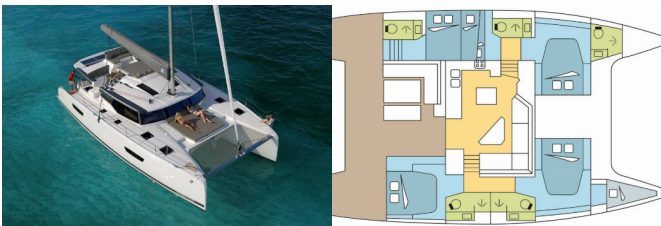

FOUNTAINÉ PAJOT SAONA 47 QUINTET

SAPOTIER (2019)

Next Charter GmbH • Oskar-Von-Miller-Straße 35 • 86316 Friedberg • Germany

Phone: +49 1514 202 6204

E-mail: info@nextcharter.com

Web: nextcharter.com

Yacht Base	Seychelles, Praslin, Seychelles
Yacht ID	2138
Yacht Brands	Fountaine Pajot
Yacht Name	SAPOTIER
Production Year	2019
Length	46 Ft
Cabins	5 + 1
Berths	10 + 1
Max Persons	11
WC	5

COMFORT: Cockpit cushions

DECK: Bimini top, Cockpit table, Cockpit/stern, outside shower, Davit, Dinghy, Electric anchor windlass, Swimming ladder

ENTERTAINMENT: Radio

GALLEY: Oven, Refrigerator, Stove

NAVIGATION: Autopilot, Depthsounder, GPS chart plotter, Speedometer (Speed log), Wind instrument/Anemometer

SAFETY: VHF radio

SAILS: Electric main sail winch, Lazy bag, Lazy jacks, Self tailing (manual) winch

YACHT ELECTRICS: 12V Socket, Air Conditioning, Generator, Inverter, Solar panels, Watermaker – desalinator