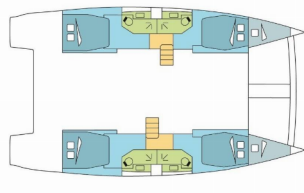

BALI 4.5

BRIGANTIN (2019)

Next Charter GmbH • Oskar-Von-Miller-Straße 35 • 86316 Friedberg • Germany

Phone: +49 1514 202 6204

E-mail: info@nextcharter.com

Web: nextcharter.com

Yacht Base	Seychelles, Praslin, Seychelles
Yacht ID	2132
Yacht Brands	Catana
Yacht Name	BRIGANTIN
Production Year	2019
Length	45 Ft
Cabins	4 + 2
Berths	8 + 2 + 2
Max Persons	10
WC	4