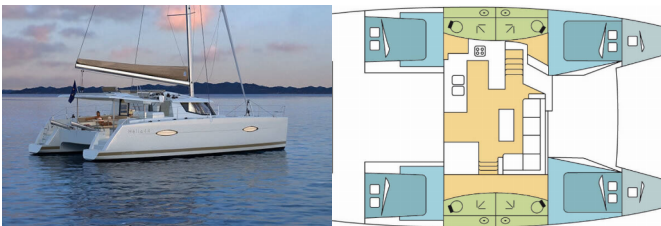

HELIA 44

MALENGA (2018)

Next Charter GmbH • Oskar-Von-Miller-Straße 35 • 86316 Friedberg • Germany

Phone: +49 1514 202 6204

E-mail: info@nextcharter.com

Web: nextcharter.com

Yacht Base	Seychelles, Praslin, Seychelles
Yacht ID	2128
Yacht Brands	Fountaine Pajot
Yacht Name	MALENGA
Production Year	2018
Length	44 Ft
Cabins	4 + 2
Berths	8 + 2
Max Persons	10
WC	4

COMFORT: Cockpit cushions

DECK: Bimini top, Cockpit fridge, Cockpit table, Cockpit/stern, outside shower, Electric anchor windlass, Swimming ladder

ENTERTAINMENT: Bluetooth player, Fusion radio, Outdoor speakers

SAILS: Electric main sail winch, Lazy bag, Lazy jacks, Self tailing (manual) winch

YACHT ELECTRICS: 12V Socket, Air Conditioning, Generator, Inverter, Solar panels, Watermaker – desalinator

PRICE AND AVAILABILITY