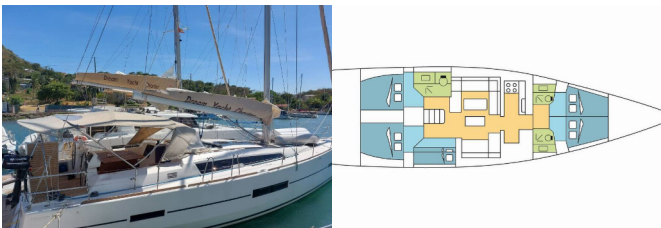

DUFOUR 520 GL

LAGAN (2018)

Next Charter GmbH • Oskar-Von-Miller-Straße 35 • 86316 Friedberg • Germany

Phone: +49 1514 202 6204

E-mail: info@nextcharter.com

Web: nextcharter.com

Yacht Base	Phuket, Yacht Haven Marina, Thailand
Yacht ID	2125
Yacht Brands	Dufour
Yacht Name	LAGAN
Production Year	2018
Length	50 Ft
Cabins	5
Berths	10
Max Persons	10
WC	3

COMFORT: Cockpit cushions

DECK: Bathing platform, Bimini top, Cockpit table, Cockpit/stern, outside shower, Dinghy, Electric anchor windlass, Outboard engine, Sprayhood, Swimming ladder, Teak cockpit

ENTERTAINMENT: Outdoor speakers, Radio

GALLEY: Hot water, Microwave, Refrigerator

INTERIOR: Electric fans in cabins, Electric toilet

NAVIGATION: Autopilot, GPS chart plotter, Wind instrument/Anemometer

SAFETY: VHF radio

SAILS: Self tailing (manual) winch