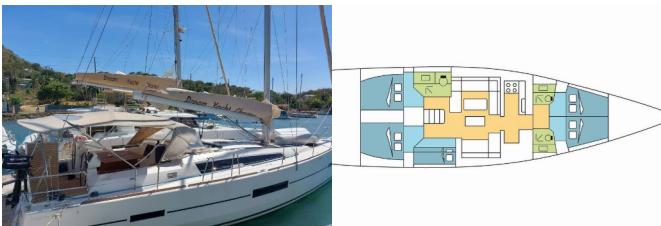

DUFOUR 520 GL

LAGAN (2018)

Next Charter GmbH • Oskar-Von-Miller-Straße 35 • 86316 Friedberg • Germany

Phone: +49 1514 202 6204

E-mail: info@nextcharter.com

Web: nextcharter.com

Yacht Base	Phuket, Yacht Haven Marina, Thailand
Yacht ID	2125
Yacht Brands	Dufour
Yacht Name	LAGAN
Production Year	2018
Length	50 Ft
Cabins	5
Berths	10
Max Persons	10
WC	3

COMFORT: Cockpit cushions

DECK: Bathing platform, Bimini top, Cockpit table, Cockpit/stern, outside shower, Dinghy, Electric anchor windlass, Outboard engine, Sprayhood, Swimming ladder, Teak cockpit

ENTERTAINMENT: Outdoor speakers, Radio

GALLEY: Hot water, Microwave, Refrigerator

INTERIOR: Electric fans in cabins, Electric toilet

NAVIGATION: Autopilot, GPS chart plotter, Wind instrument/Anemometer

SAFETY: VHF radio

SAILS: Self tailing (manual) winch