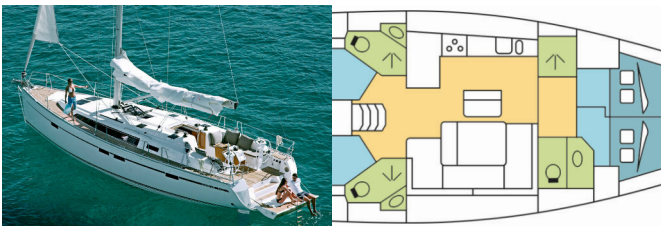

BAVARIA CRUISER 46

LUPI (2016)

Next Charter GmbH • Oskar-Von-Miller-Straße 35 • 86316 Friedberg • Germany

Phone: +49 1514 202 6204

E-mail: info@nextcharter.com

Web: nextcharter.com

Yacht Base	Seychelles, Praslin, Seychelles
Yacht ID	2113
Yacht Brands	Bavaria
Yacht Name	LUPI
Production Year	2016
Length	47 Ft
Cabins	4
Berths	8
Max Persons	8
WC	3

COMFORT: Cockpit cushions

DECK: Bathing platform, Bimini top, Cockpit table, Cockpit/stern, outside shower, Dinghy, Electric anchor windlass, Outboard engine, Sprayhood, Swimming ladder, Teak cockpit

ENTERTAINMENT: Fusion radio, Outdoor speakers