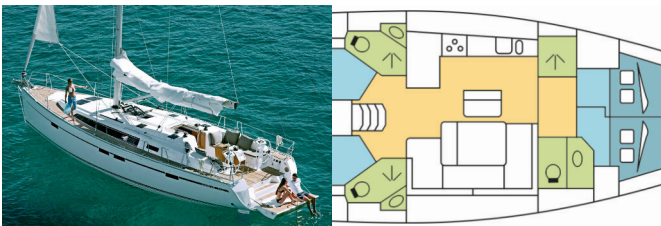

<b>Yacht Base</b>	Seychelles, Praslin, Seychelles
<b>Yacht ID</b>	2113
<b>Yacht Brands</b>	Bavaria
<b>Yacht Name</b>	LUPI
<b>Production Year</b>	2016
<b>Length</b>	47 Ft
<b>Cabins</b>	4
<b>Berths</b>	8
<b>Max Persons</b>	8
<b>WC</b>	3

**COMFORT:** Cockpit cushions

**DECK:** Bathing platform, Bimini top, Cockpit table, Cockpit/stern, outside shower, Dinghy, Electric anchor windlass, Outboard engine, Sprayhood, Swimming ladder, Teak cockpit