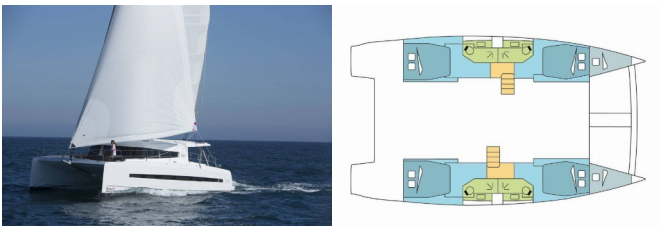

Next Charter GmbH • Oskar-Von-Miller-Straße 35 • 86316 Friedberg • Germany

Phone: +49 1514 202 6204

E-mail: info@nextcharter.com

Web: nextcharter.com

Yacht Base	La Paz, Costa Baja Marina, Mexico
Yacht ID	2039
Yacht Brands	Catana
Yacht Name	DIOGENES
Production Year	2017
Length	45 Ft
Cabins	4 + 2
Berths	8 + 2
Max Persons	12
WC	4

COMFORT: Cockpit cushions, Deck cushions, Sundeck cushions

DECK: Bathing platform, Bimini top, Cockpit table, Cockpit/stern, outside shower, Dinghy, Electric anchor windlass, Swimming ladder

ENTERTAINMENT: Outdoor speakers