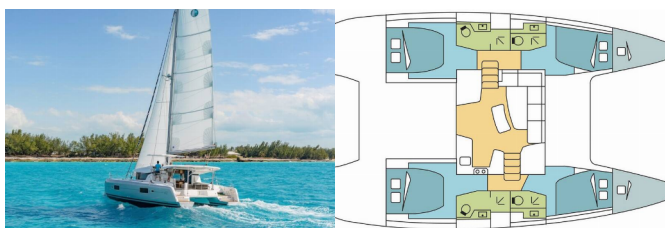

LAGOON 42

DISCOVERY (2019)

Next Charter GmbH • Oskar-Von-Miller-Straße 35 • 86316 Friedberg • Germany

Phone: +49 1514 202 6204

E-mail: info@nextcharter.com

Web: nextcharter.com

Yacht Base	Šibenik, Marina Zaton, Croatia
Yacht ID	1970
Yacht Brands	Lagoon
Yacht Name	DISCOVERY
Production Year	2019
Length	42 Ft
Cabins	4 + 2
Berths	8 + 2 + 2
Max Persons	12
WC	4

COMFORT: Cockpit cushions

DECK: Bimini top, Cockpit fridge, Cockpit table, Cockpit/stern, outside shower, Davit, Dinghy, Electric anchor windlass, Sprayhood, Swimming ladder

ENTERTAINMENT: Outdoor speakers, Radio

SAFETY: VHF radio

SAILS: Electric winch, Lazy bag, Lazy jacks, Self tailing (manual) winch

YACHT ELECTRICS: Inverter, Plug 220V, 12 V, Solar panels, USB sockets

PRICE AND AVAILABILITY

Lagoon 42 DISCOVERY (2019)