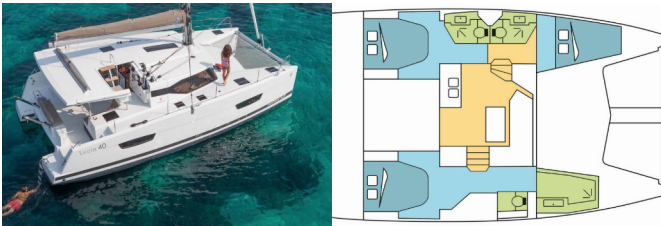

<b>Yacht Base</b>	Palma De Mallorca, Marina Naviera Balear, Spain
<b>Yacht ID</b>	1966
<b>Yacht Brands</b>	Fountaine Pajot
<b>Yacht Name</b>	PROMUS
<b>Production Year</b>	2019
<b>Length</b>	38 Ft
<b>Cabins</b>	3
<b>Berths</b>	6 + 2
<b>Max Persons</b>	8
<b>WC</b>	3

**COMFORT:** Cockpit cushions

**DECK:** Bimini top, Cockpit fridge, Cockpit table, Cockpit/stern, outside shower, Davit, Dinghy, Electric anchor windlass, Swimming ladder

**ENTERTAINMENT:** Radio

**GALLEY:** Oven, Refrigerator, Stove

**INTERIOR:** Convertible table, Convertible table in salon, Electric fans in cabins, Electric toilet

**NAVIGATION:** Autopilot, Depthsounder, GPS chart plotter, Speedometer (Speed log), Wind instrument/Anemometer