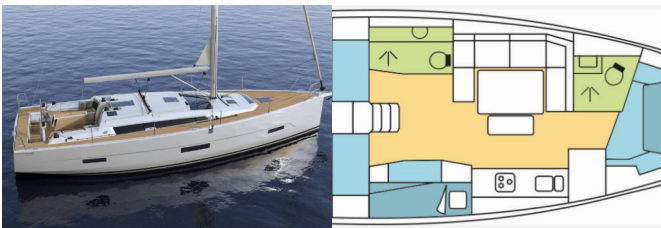

DUFOUR 430 GL

CARDINAL (2019)

Next Charter GmbH • Oskar-Von-Miller-Straße 35 • 86316 Friedberg • Germany

Phone: +49 1514 202 6204

E-mail: info@nextcharter.com

Web: nextcharter.com

Yacht Base	Palma De Mallorca, Marina Naviera Balear, Spain
Yacht ID	1958
Yacht Brands	Dufour
Yacht Name	CARDINAL
Production Year	2019
Length	43 Ft
Cabins	4
Berths	8 + 2
Max Persons	10
WC	2

COMFORT: Cockpit cushions

DECK: Bimini top, Cockpit table, Cockpit/stern, outside shower, Dinghy, Electric anchor windlass, Outboard engine, Sprayhood, Swimming ladder

ENTERTAINMENT: Outdoor speakers, Radio

GALLEY: Oven, Refrigerator, Stove, Wine cellar

INTERIOR: Convertible table, Convertible table in salon, Electric fans in cabins, Electric toilet

NAVIGATION: GPS chart plotter

SAILS: Self tailing (manual) winch