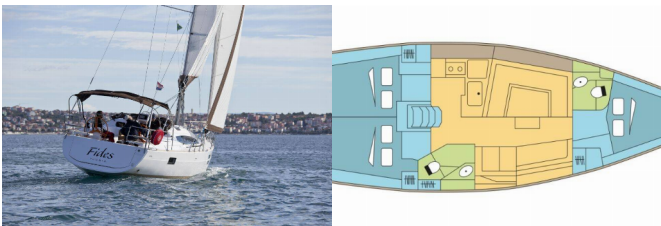

ELAN IMPRESSION 40

Fides (2017)

Next Charter GmbH • Oskar-Von-Miller-Straße 35 • 86316 Friedberg • Germany

Phone: +49 1514 202 6204

E-mail: info@nextcharter.com

Web: nextcharter.com

Yacht Base	Pula, ACI Marina Pomer, Croatia
Yacht ID	1904
Yacht Brands	Elan Marine
Yacht Name	Fides
Production Year	2017
Length	39 Ft
Cabins	3
Berths	6 + 2
Max Persons	8
WC	2