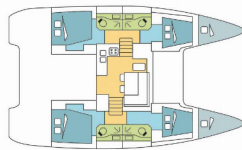

**COMFORT:** Cockpit cushions

**DECK:** Bimini top, Cockpit table, Cockpit/stern, outside shower, Dinghy, Electric anchor windlass, Swimming ladder

**ENTERTAINMENT:** Outdoor speakers, Radio

**GALLEY:** Oven, Refrigerator, Stove

**INTERIOR:** Convertible table, Convertible table in salon, Electric fans in cabins, Electric toilet

**NAVIGATION:** Autopilot, Depthsounder, GPS chart plotter, Speedometer (Speed log), Wind instrument/Anemometer