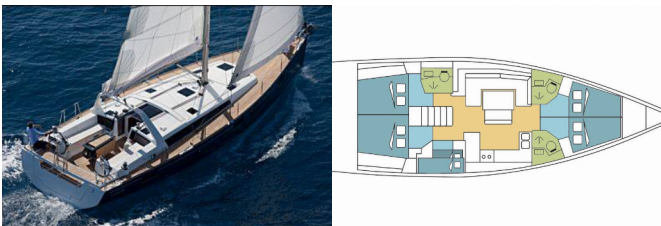

OCEANIS 48

KORCULA (2018)

Next Charter GmbH • Oskar-Von-Miller-Straße 35 • 86316 Friedberg • Germany

Phone: +49 1514 202 6204

E-mail: info@nextcharter.com

Web: nextcharter.com

Yacht Base	Kotor, Port Of Kotor, Montenegro
Yacht ID	1863
Yacht Brands	Beneteau
Yacht Name	KORCULA
Production Year	2018
Length	48 Ft
Cabins	5
Berths	10 + 1
Max Persons	11
WC	3

COMFORT: Cockpit cushions

DECK: Bimini top, Cockpit table, Cockpit/stern, outside shower, Dinghy, Electric anchor windlass, Outboard engine, Sprayhood, Swimming ladder

ENTERTAINMENT: Outdoor speakers

GALLEY: Hot water, Oven, Refrigerator, Stove

INTERIOR: Convertible table, Convertible table in salon, Electric fans in cabins, Electric toilet

NAVIGATION: Autopilot, Bow thruster, Depthsounder, GPS chart plotter – cockpit, Speedometer (Speed log), Wind instrument/Anemometer

SAFETY: VHF radio

SAILS: Lazy bag, Lazy jacks, Self tailing (manual) winch

YACHT ELECTRICS: Battery charger , Inverter, Plug 220V, 12 V

PRICE AND AVAILABILITY

Oceanis 48 KORCULA (2018)

21.09. – 28.09.2024 Not available	28.09. – 05.10.2024 Not available	05.10. – 12.10.2024 Not available	12.10. – 19.10.2024 Not available
19.10. – 26.10.2024 Not available	26.10. – 02.11.2024 Not available	02.11. – 09.11.2024 1.050 € 1.510 €	09.11. – 16.11.2024 Not available
16.11. – 23.11.2024 1.050 € 1.510 €	23.11. – 30.11.2024 1.050 € 1.510 €	02.12. – 27.02.2025 Not available	01.03. – 08.03.2025 1.508 € 1.675 €
08.03. – 15.03.2025 1.508 € 1.675 €	15.03. – 22.03.2025 1.508 € 1.675 €	22.03. – 29.03.2025 1.508 € 1.675 €	29.03. – 05.04.2025 1.508 € 1.675 €
05.04. – 12.04.2025 1.508 € 1.675 €	12.04. – 19.04.2025 1.656 € 1.840 €	19.04. – 26.04.2025 1.665 € 1.850 €	26.04. – 03.05.2025 2.075 € 2.305 €