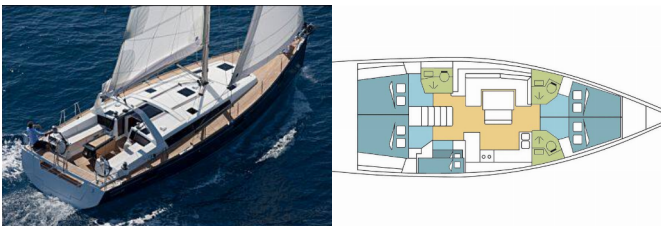

OCEANIS 48

STROMBOLI (2018)

Next Charter GmbH • Oskar-Von-Miller-Straße 35 • 86316 Friedberg • Germany

Phone: +49 1514 202 6204

E-mail: info@nextcharter.com

Web: nextcharter.com

Yacht Base	Šibenik, Marina Zaton, Croatia
Yacht ID	1855
Yacht Brands	Beneteau
Yacht Name	STROMBOLI
Production Year	2018
Length	48 Ft
Cabins	5
Berths	10 + 1
Max Persons	11
WC	3

COMFORT: Cockpit cushions

DECK: Bimini top, Cockpit table, Cockpit/stern, outside shower, Dinghy, Electric anchor windlass, Outboard engine, Sprayhood, Swimming ladder

ENTERTAINMENT: Outdoor speakers

GALLEY: Hot water, Oven, Refrigerator, Stove

INTERIOR: Convertible table, Convertible table in salon, Electric fans in cabins, Electric toilet

NAVIGATION: Autopilot, Bow thruster, Depthsounder, GPS chart plotter – cockpit, Speedometer (Speed log), Wind instrument/Anemometer

SAFETY: VHF radio

SAILS: Lazy bag, Lazy jacks, Self tailing (manual) winch

YACHT ELECTRICS: Battery charger , Inverter, Plug 220V, 12 V, Shore connection 220 V

PRICE AND AVAILABILITY

Oceanis 48 STROMBOLI (2018)