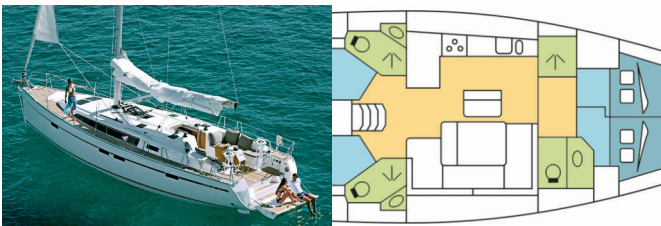

BAVARIA CRUISER 46

BIZET (2017)

Next Charter GmbH • Oskar-Von-Miller-Straße 35 • 86316 Friedberg • Germany

Phone: +49 1514 202 6204

E-mail: info@nextcharter.com

Web: nextcharter.com

DECK: Bathing platform, Bimini top, Cockpit table, Cockpit/stern, outside shower, Dinghy, Electric anchor windlass, Outboard engine, Sprayhood, Swimming ladder

SAFETY: VHF radio

SAILS: Lazy bag, Lazy jacks, Self tailing (manual) winch

YACHT ELECTRICS: Battery charger , Heating, Inverter

Yacht Base	Seychelles, Praslin, Seychelles
Yacht ID	1817
Yacht Brands	Bavaria
Yacht Name	BIZET
Production Year	2017
Length	47 Ft
Cabins	4
Berths	8
Max Persons	8
WC	3