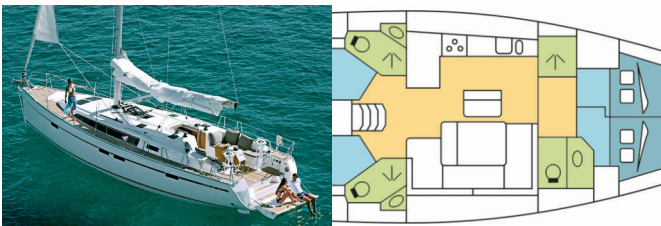

BAVARIA CRUISER 46

BIZET (2017)

Next Charter GmbH • Oskar-Von-Miller-Straße 35 • 86316 Friedberg • Germany

Phone: +49 1514 202 6204

E-mail: info@nextcharter.com

Web: nextcharter.com

DECK: Bathing platform, Bimini top, Cockpit table, Cockpit/stern, outside shower, Dinghy, Electric anchor windlass, Outboard engine, Sprayhood, Swimming ladder

ENTERTAINMENT: Fusion radio, Outdoor speakers

GALLEY: Hot water, Kitchen utensils (Galley equipment, cutlery), Oven, Refrigerator, Stove

NAVIGATION: Autopilot, Depthsounder, GPS chart plotter, Speedometer (Speed log), Wind instrument/Anemometer

SAFETY: VHF radio

SAILS: Lazy bag, Lazy jacks, Self tailing (manual) winch

YACHT ELECTRICS: Battery charger , Heating, Inverter

Yacht Base	Seychelles, Praslin, Seychelles
Yacht ID	1817
Yacht Brands	Bavaria
Yacht Name	BIZET
Production Year	2017
Length	47 Ft
Cabins	4
Berths	8
Max Persons	8
WC	3