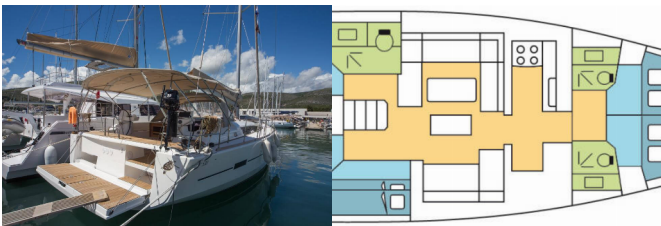

DUFOUR 520 GL

HOUAT (2018)

Next Charter GmbH • Oskar-Von-Miller-Straße 35 • 86316 Friedberg • Germany

Phone: +49 1514 202 6204

E-mail: info@nextcharter.com

Web: nextcharter.com

Yacht Base	Palma De Mallorca, Marina Naviera Balear, Spain
Yacht ID	1815
Yacht Brands	Dufour
Yacht Name	HOUAT
Production Year	2018
Length	50 Ft
Cabins	5
Berths	10 + 2
Max Persons	12
WC	3

COMFORT: Cockpit cushions

DECK: Bathing platform, Bimini top, Cockpit table, Cockpit/stern, outside shower, Dinghy, Electric anchor windlass, Outboard engine, Sprayhood, Swimming ladder

ENTERTAINMENT: Outdoor speakers, Radio

GALLEY: Hot water, Microwave, Refrigerator

INTERIOR: Convertible table in salon, Electric fans in cabins, Electric toilet

NAVIGATION: Autopilot, Bow thruster, GPS chart plotter, Wind instrument/Anemometer