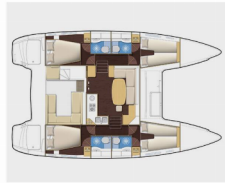

COMFORT: Blankets, Pillows, Towels

DECK: Bimini top, Electric anchor windlass, Outboard engine, Sprayhood

ENTERTAINMENT: Outdoor speakers, Radio CD player

GALLEY: Oven, Refrigerator, Sink

INTERIOR: Electric fans in cabins

NAVIGATION: Autopilot, Complete navigation equipment, GPS, GPS chart plotter

YACHT ELECTRICS: Air Conditioning, Solar panels

Yacht Base	Rhodos, Rhodes Marina, Greece
Yacht ID	1796
Yacht Brands	Lagoon
Yacht Name	Catallou
Production Year	2017
Length	39 Ft
Cabins	4 + 2
Berths	8 + 2
Max Persons	10
WC	4