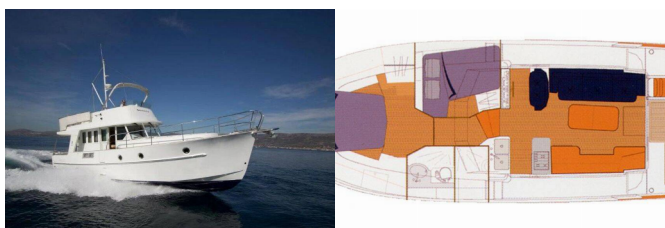

<b>Yacht Base</b>	Marina Zadar (ex. Tankerkomerc), Croatia
<b>Yacht ID</b>	1652
<b>Yacht Brands</b>	Beneteau
<b>Yacht Name</b>	Skitnica
<b>Production Year</b>	2005
<b>Length</b>	44 Ft
<b>Cabins</b>	2
<b>Berths</b>	4 + 2
<b>WC</b>	2

**COMFORT:** Bed linen, Sundeck cushions

**DECK:** Anchor with chain, Bathing platform, Bilge pump – Mechanic, Cockpit table, Cockpit/stern, outside shower, Dinghy, Electric anchor windlass, Fenders, Flybridge, Fridge on flybridge, Gangway, Mooring ropes , Spare anchor (Reserve, Auxiliary anchor), Swimming ladder, Water hose