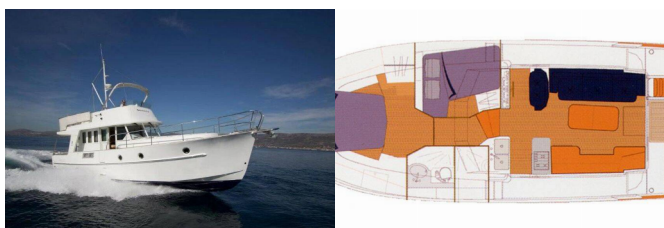

SWIFT TRAWLER 42

Skitnica (2005)

Next Charter GmbH • Oskar-Von-Miller-Straße 35 • 86316 Friedberg • Germany

Phone: +49 1514 202 6204

E-mail: info@nextcharter.com

Web: nextcharter.com

| | |
|------------------------|--|
| Yacht Base | Marina Zadar (ex. Tankerkomerc), Croatia |
| Yacht ID | 1652 |
| Yacht Brands | Beneteau |
| Yacht Name | Skitnica |
| Production Year | 2005 |
| Length | 44 Ft |
| Cabins | 2 |
| Berths | 4 + 2 |
| WC | 2 |

COMFORT: Bed linen, Sundeck cushions

DECK: Anchor with chain, Bathing platform, Bilge pump – Mechanic, Cockpit table, Cockpit/stern, outside shower, Dinghy, Electric anchor windlass, Fenders, Flybridge, Fridge on flybridge, Hydraulic gangway, Mooring ropes, Spare anchor (Reserve, Auxiliary anchor), Swimming ladder, Water hose