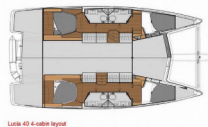

Lucia 40 Cabin layout

Yacht Base	Dubrovnik, Komolac, ACI Marina Dubrovnik, Croatia
Yacht ID	1628
Yacht Brands	Fountaine Pajot
Yacht Name	Admira
Production Year	2019
Length	38 Ft
Cabins	4
Berths	8 + 2
Max Persons	10
WC	4

COMFORT: Cockpit cushions, Outside cushions, Towels

DECK: Anchor Delta, Bathing platform, Cockpit table, Cockpit/stern, outside shower, Dinghy with outboard engine, Electric anchor windlass, Foredeck sunbathing area, Gangway, Teak cockpit

ENTERTAINMENT: Wi-Fi Internet

GALLEY: Coffee machine, Gas bottles, Gas cookers, Ice box, Kitchen utensils (Galley equipment, cutlery), Refrigerator

INTERIOR: Electric fans in cabins

NAVIGATION: Autopilot, Compass, GPS chart plotter, Navigation (Nautical) charts and nautical guide , Navigation/position Lights, Tridata, Wind instrument/Anemometer

SAFETY: VHF radio

SAILS: Electric winch, Lazy bag, Lazy jacks

YACHT ELECTRICS: Batteries, Bilge pump - Electric, DSC station, Heating, Inverter, Service batteries, Water heater