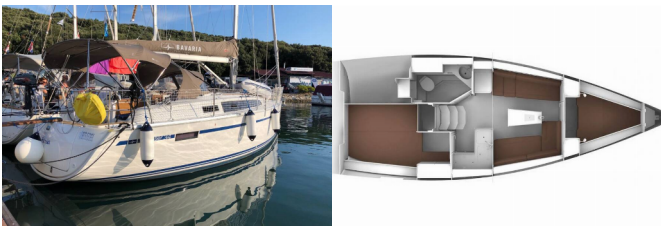

BAVARIA CRUISER 34

Viktorija (2019)

Next Charter GmbH • Oskar-Von-Miller-Straße 35 • 86316 Friedberg • Germany

Phone: +49 1514 202 6204

E-mail: info@nextcharter.com

Web: nextcharter.com

DECK: Bimini top, Cockpit/stern, outside shower, Dinghy, Electric anchor windlass, Sprayhood

ENTERTAINMENT: Radio CD player

INTERIOR: Electric toilet

NAVIGATION: Autopilot, Bow thruster, Echosounder/Depthsounder, GPS chart plotter – cockpit, Log/speed instrument

SAFETY: Black Water Tank

SAILS: Lazy bag

YACHT ELECTRICS: Solar panels

Yacht Base	Marina Tehnomont Veruda, Pula, Croatia
Yacht ID	1611
Yacht Brands	Bavaria
Yacht Name	Viktorija
Production Year	2019
Length	33 Ft
Cabins	2
Berths	4 + 1
WC	1

PRICE AND AVAILABILITY