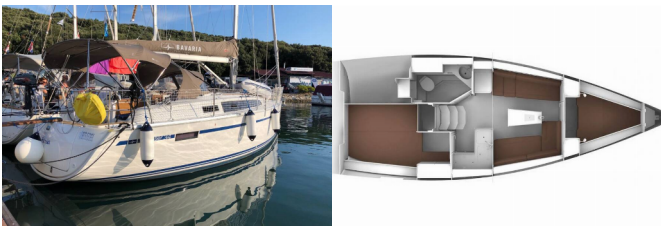

BAVARIA CRUISER 34

Viktorija (2019)

Next Charter GmbH • Oskar-Von-Miller-Straße 35 • 86316 Friedberg • Germany

Phone: +49 1514 202 6204

E-mail: info@nextcharter.com

Web: nextcharter.com

DECK: Bimini top, Cockpit/stern, outside shower, Dinghy, Electric anchor windlass, Sprayhood

ENTERTAINMENT: Radio CD player

INTERIOR: Electric toilet

NAVIGATION: Autopilot, Bow thruster, Echosounder/Depthsounder, GPS chart plotter – cockpit, Log/speed instrument

SAFETY: Black Water Tank

SAILS: Lazy bag

YACHT ELECTRICS: Solar panels

| | |
|------------------------|--|
| Yacht Base | Marina Tehnomont Veruda, Pula, Croatia |
| Yacht ID | 1611 |
| Yacht Brands | Bavaria |
| Yacht Name | Viktorija |
| Production Year | 2019 |
| Length | 33 Ft |
| Cabins | 2 |
| Berths | 4 + 1 |
| WC | 1 |