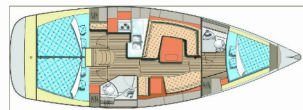

Yacht Base	Pula, Marina Polesana, Croatia
Yacht ID	1600
Yacht Brands	Elan Marine
Yacht Name	Janina
Production Year	2019
Length	39 Ft
Cabins	3
Berths	6 + 2
WC	2

COMFORT: Bed linen, Blankets, Pillows

DECK: Anchor Delta, Bathing platform, Bimini top, Cockpit table, Cockpit/stern, outside shower, Dinghy, Electric anchor windlass, LED outdoor ambiance lights, Sprayhood

ENTERTAINMENT: Indoor speakers, Radio CD player + USB

GALLEY: Gas bottles, Gas cookers, Hot water, Refrigerator, Sink

NAVIGATION: Autopilot, Bow thruster, Compass, GPS chart plotter - cockpit, Log, Speed, Depth- echo sounder, Navigation (Nautical) charts and nautical guide , Radar reflector, Wind instrument/Anemometer

SAFETY: Distress signals, Fire extinguisher , First aid kit , Life belts (Safety harness), Life jackets, VHF radio

YACHT ELECTRICS: Batteries, Bilge pump - Electric, Shore power cable