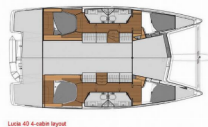

Lucia 40 Cabin layout

Yacht Base	Trogir, Yachtclub Seget (Marina Baotić), Croatia
Yacht ID	1543
Yacht Brands	Fountaine Pajot
Yacht Name	Shanti
Production Year	2019
Length	38 Ft
Cabins	4
Berths	8 + 2
Max Persons	10
WC	4

COMFORT: Outside cushions, Towels

DECK: Anchor Delta, Bathing platform, Bimini top, Cockpit table, Cockpit/stern, outside shower, Dinghy with outboard engine, Electric anchor windlass, Foredeck sunbathing area, Gangway, Rail openings both sides, Spring cleats, Teak cockpit

ENTERTAINMENT: Wi-Fi Internet

GALLEY: Gas bottles, Gas cookers, Ice box, Kitchen utensils (Galley equipment, cutlery), Refrigerator

INTERIOR: Electric fans in cabins

NAVIGATION: Autopilot, Compass, GPS chart plotter, Navigation (Nautical) charts and nautical guide, Navigation/position Lights, Tridata, Wind instrument/Anemometer

SAFETY: VHF radio

SAILS: Electric winch, Lazy bag, Lazy jacks

YACHT ELECTRICS: Batteries, Bilge pump - Electric, DSC station, Heating, Inverter, Service batteries, Water heater