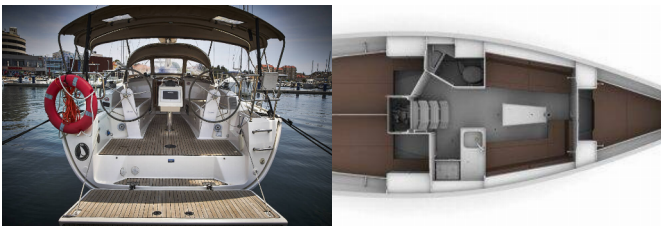

BAVARIA CRUISER 34

Wild Love (2017)

Next Charter GmbH • Oskar-Von-Miller-Straße 35 • 86316 Friedberg • Germany

Phone: +49 1514 202 6204

E-mail: info@nextcharter.com

Web: nextcharter.com

DECK: Bimini top, Cockpit table, Cockpit/stern, outside shower, Electric anchor windlass, Sprayhood

ENTERTAINMENT: AUX Input, CD player, Outdoor speakers, USB

GALLEY: Hot water

NAVIGATION: Autopilot, GPS chart plotter, GPS chart plotter – cockpit, Navigation (Nautical) charts and nautical guide , Pilot book

SAFETY: VHF radio

YACHT ELECTRICS: Water heater

Yacht Base	Marina Kornati, Biograd, Croatia
Yacht ID	1438
Yacht Brands	Bavaria
Yacht Name	Wild Love
Production Year	2017
Length	33 Ft
Cabins	3
Berths	6 + 2
WC	1