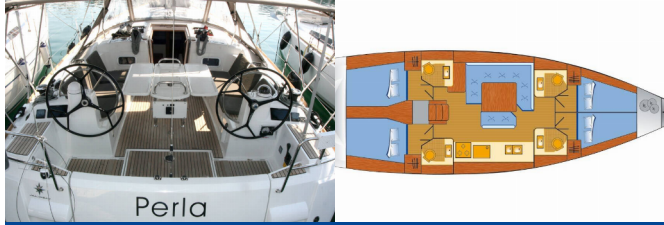

Yacht Base	Marina Punat, Krk, Croatia
Yacht ID	1407
Yacht Brands	Jeanneau
Yacht Name	Perla
Production Year	2019
Length	47 Ft
Cabins	4
Berths	8 + 2
WC	4

COMFORT: Blankets, Cockpit cushions, Pillows

DECK: Anchor chain counter, Anchor winch remote control, Bilge pump – Mechanic, Bimini top, Boat hook, Cockpit table, Cockpit/stern, outside shower, Electric anchor windlass, Fenders, Gangway, Main anchor, Mooring ropes, Round/globular fender, Spare anchor (Reserve, Auxiliary anchor), Sprayhood, Swimming ladder, Teak cockpit, Water hose, Winch handles

ENTERTAINMENT: Outdoor speakers, Radio CD/MP3 player, AUX input, TV, Wi-Fi Internet

GALLEY: Freezer, Gas bottles, Gas cookers, Hot water, Kitchen utensils (Galley equipment, cutlery), Oven, Refrigerator

INTERIOR: Barometer, Clock, Convertible table, Electric fans in cabins, Electric toilet, Safe

NAVIGATION: AIS, Autopilot, Binoculars, Bow thruster, Compass, Composite steering wheels, GPS chart plotter, Hand bearing compass, Harbour guides, Navigation (Nautical) charts and nautical guide, Navigation set, Tablet PC/iPad, Tridata, Wind instrument/Anemometer

SAFETY: Automatic Inflatable Life Jacket, Black Water Tank, Bow shield, Fire extinguisher, First aid kit, Flashlight, Fog horn, Life belts (Safety harness), Life buoy + Flashing light, Life jackets, Liferaft, Oars (Paddles), Repair kit, Signal rockets and torches, VHF radio

SAILS: Gennaker–device

YACHT ELECTRICS: 12V Socket, Batteries, Battery charger, Bilge pump – Electric, Converter 220V/12V, Heating, Inverter, Pump, Service batteries, Shore connection 220 V, Shore power cable, Solar panels