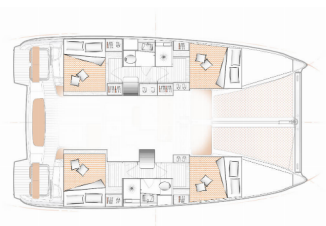

EXCESS 11

Ez Ukutu (2024)

Next Charter GmbH • Oskar-Von-Miller-Straße 35 • 86316 Friedberg • Germany

Phone: +49 1514 202 6204

E-mail: info@nextcharter.com

Web: nextcharter.com

Yacht Base	Palma De Mallorca, La Lonja, Spain
Yacht ID	13889
Yacht Brands	Excess
Yacht Name	Ez Ukutu
Production Year	2024
Length	37 Ft
Cabins	4
Berths	8
Max Persons	12
WC	2