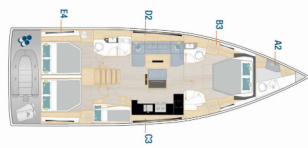

HANSE 510

Amber - OW (2025)

Next Charter GmbH • Oskar-Von-Miller-Straße 35 • 86316 Friedberg • Germany

Phone: +49 1514 202 6204

E-mail: info@nextcharter.com

Web: nextcharter.com

Yacht Base	Marina Kastela, Croatia
Yacht ID	13826
Yacht Brands	Hanse Yachts
Yacht Name	Amber - OW
Production Year	2025
Length	52 Ft
Cabins	4 + 1
Berths	8 + 2 + 1
Max Persons	11
WC	2 + 1

COMFORT: Bed linen, Cockpit cushions

DECK: Bathing platform, Bimini top, Cockpit table, Cockpit/stern, outside shower, Dinghy, Grill/Barbecue/Plancha, Sprayhood, Teak cockpit

ENTERTAINMENT: Outdoor speakers, Radio CD player