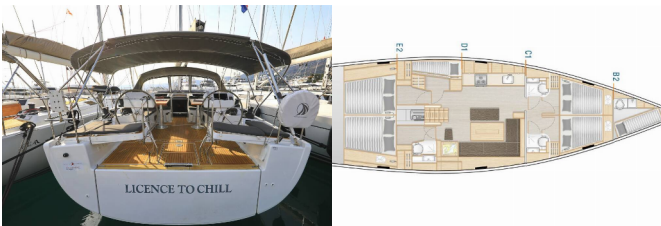

HANSE 508

Licence To Chill (2021)

Next Charter GmbH • Oskar-Von-Miller-Straße 35 • 86316 Friedberg • Germany

Phone: +49 1514 202 6204

E-mail: info@nextcharter.com

Web: nextcharter.com

Yacht Base	Marina Kastela, Croatia
Yacht ID	13808
Yacht Brands	Hanse Yachts
Yacht Name	Licence To Chill
Production Year	2021
Length	51Ft
Cabins	5 + 1
Berths	10 + 2 + 1
Max Persons	12
WC	3 + 1

COMFORT: Bed linen, Cockpit cushions

DECK: Bathing platform, Bimini top, Cockpit table, Cockpit/stern, outside shower, Dinghy, Electric anchor windlass, Sprayhood, Teak cockpit

ENTERTAINMENT: Outdoor speakers, Radio CD player, TV