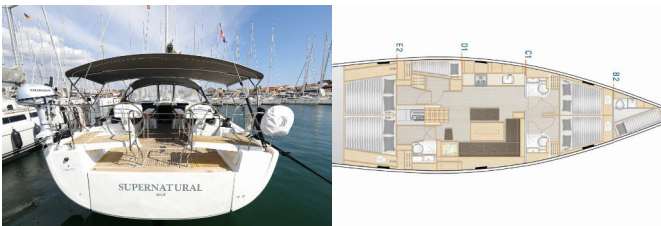

HANSE 508

Supernatural (2019)

Next Charter GmbH • Oskar-Von-Miller-Straße 35 • 86316 Friedberg • Germany

Phone: +49 1514 202 6204

E-mail: info@nextcharter.com

Web: nextcharter.com

Yacht Base	Marina Kornati, Biograd, Croatia
Yacht ID	13801
Yacht Brands	Hanse Yachts
Yacht Name	Supernatural
Production Year	2019
Length	51Ft
Cabins	5 + 1
Berths	10 + 2 + 1
Max Persons	12
WC	3 + 1

COMFORT: Bed linen

DECK: Bathing platform, Bimini top, Cockpit table, Cockpit/stern, outside shower, Dinghy, Electric anchor windlass, Sprayhood, Teak cockpit

ENTERTAINMENT: Outdoor speakers, Radio CD player, TV