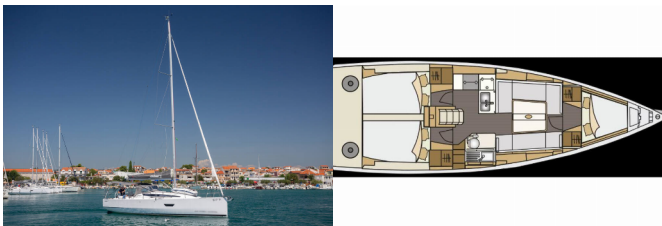

Yacht Base	Marina Betina, Murter, Croatia
Yacht ID	12900
Yacht Brands	Elan Marine
Yacht Name	Alisa
Production Year	2019
Length	35 Ft
Cabins	3
Berths	6 + 2
Max Persons	8
WC	1

**COMFORT:** Cockpit cushions

**DECK:** Bathing platform, Bimini top, Cockpit/stern, outside shower, Electric anchor windlass, Removable cockpit table, Sprayhood, Teak cockpit

**ENTERTAINMENT:** Bluetooth player, LED TV, Outdoor speakers