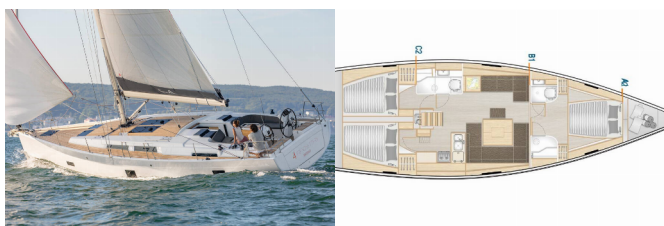

HANSE 458

Terna (2019)

Next Charter GmbH • Oskar-Von-Miller-Straße 35 • 86316 Friedberg • Germany

Phone: +49 1514 202 6204

E-mail: info@nextcharter.com

Web: nextcharter.com

DECK: Bimini top, Cockpit fridge, Cockpit grill, Cockpit/stern, outside shower, Dinghy, Electric anchor windlass, Sprayhood

ENTERTAINMENT: Outdoor speakers

GALLEY: Hot water, Refrigerator

INTERIOR: Electric toilet

NAVIGATION: Autopilot, Depthsounder, GPS chart plotter - cockpit, Wind instrument/Anemometer

SAFETY: Liferaft, VHF radio

YACHT ELECTRICS: Heating

Yacht Base	Marina Mandalina, Sibenik, Croatia
Yacht ID	12681
Yacht Brands	Hanse Yachts
Yacht Name	Terna
Production Year	2019
Length	46 Ft
Cabins	3
Berths	6 + 2
Max Persons	8
WC	2