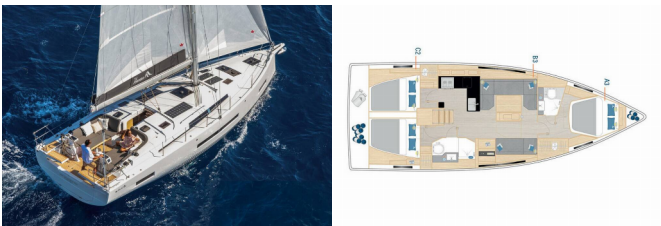

HANSE 410

Spark (2026)

Next Charter GmbH • Oskar-Von-Miller-Straße 35 • 86316 Friedberg • Germany

Phone: +49 1514 202 6204

E-mail: info@nextcharter.com

Web: nextcharter.com

Yacht Base	Marina Mandalina, Sibenik, Croatia
Yacht ID	12679
Yacht Brands	Hanse Yachts
Yacht Name	Spark
Production Year	2026
Length	41 Ft
Cabins	3
Berths	6 + 2
WC	2

COMFORT: Bed linen, Cockpit cushions

DECK: Bathing platform, Bimini top, Cockpit table, Cockpit/stern, outside shower, Dinghy, Sprayhood, Teak cockpit

ENTERTAINMENT: Outdoor speakers, Radio CD player

GALLEY: Hot water, Kitchen utensils (Galley equipment, cutlery), Oven, Refrigerator, Stove

INTERIOR: Salon

NAVIGATION: Autopilot, Bow thruster, GPS chart plotter - cockpit, Navigation (Nautical) charts and nautical guide, Pilot book, Tridata

SAFETY: VHF radio

SAILS: Electric halyard winch, Performance sails