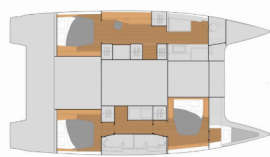

Yacht Base	BVI, Tortola, Nanny Cay Marina, British Virgin Islands
Yacht ID	12657
Yacht Brands	Fountaine Pajot
Yacht Name	Playful
Production Year	2025
Length	46 Ft
Cabins	3
Berths	6
WC	3

COMFORT: Sundeck cushions

DECK: Bathing platform, Cockpit fridge, Cockpit table, Cockpit/stern, outside shower, Dinghy with outboard engine, Electric anchor windlass, Flybridge, Grill/Barbecue/Plancha, Teak cockpit

ENTERTAINMENT: Fusion radio, Indoor speakers, Outdoor speakers, TV, Underwater lights

GALLEY: Freezer, Ice maker, Kitchen utensils (Galley equipment, cutlery), Microwave, Oven, Refrigerator, Stove

INTERIOR: Electric toilet

NAVIGATION: Autopilot, GPS chart plotter, Helm station, Wind/speed/depth instruments

SAFETY: Black Water Tank, VHF radio

SAILS: Electric winch, Lazy bag, Lazy jacks

YACHT ELECTRICS: 110V socket, Air Conditioning, Generator, Inverter, Shore power connection, Solar panels, USB sockets, Watermaker – desalinator